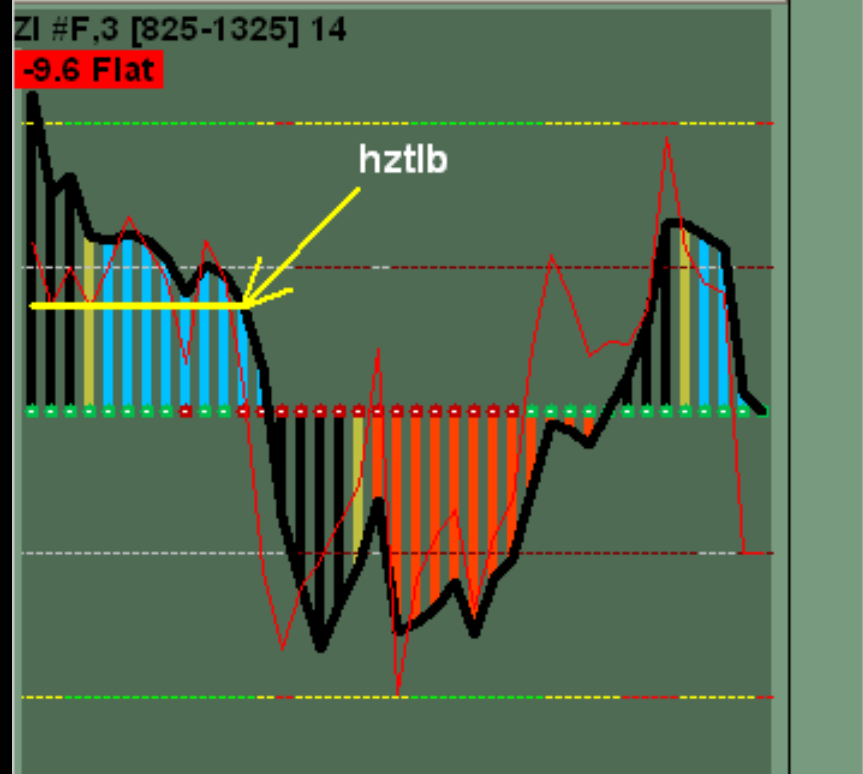

**ALL CHARTS SHOWN ARE
BY ESIGNAL**

**WOODIES CCI CLUB
TRADING PLATFORM ON
CHARTS**

info at www.woodiescciclub.com

SETTINGS

14 FOR CCI

6 TURBO CCI ... IN RED

CCI = BLACK LINE

ENTRIES/TRADES

MAW® © WoodiesCCIClub.com 1.20 Alerts Off

Published by eSignal (www.esignal.com)

Woodies 6 Trade Exits

- 1. Regular 14 CCI Hooks
- 2. Hook From Extremes [HFE]
- 3. Trend Line Break
- 4. Cross the LSMA
- 5. Cross the ZERO Line
- 6. Plateau forms

(ZG #F.30) 10 Days:0:00-0:00

ZG #F.30 [820-1700] 14

45.9 Flat

©Woodies

423.20 423.40

423.40

423.00 423.40

©CCI Club.com