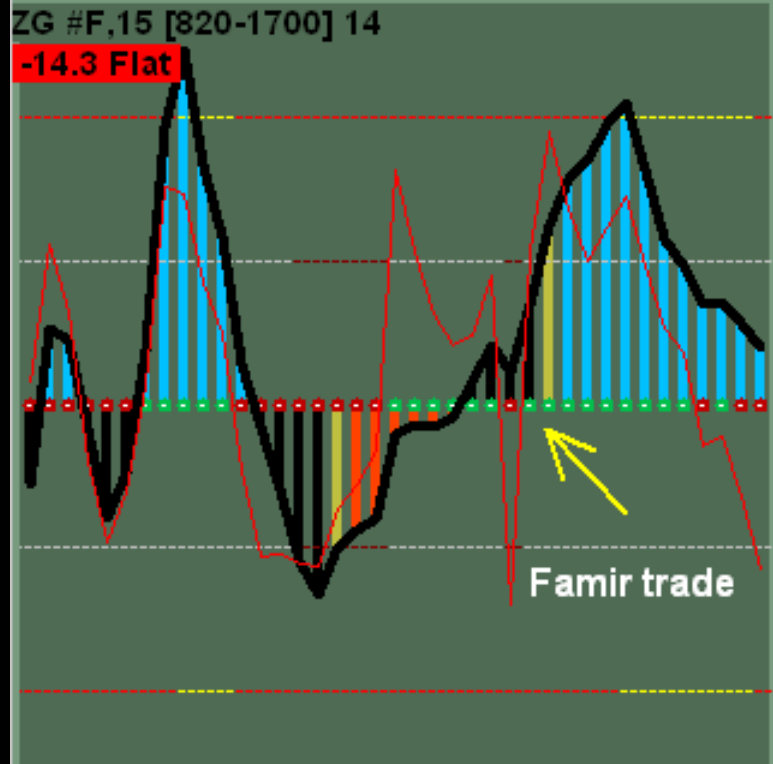

**ALL CHARTS SHOWN ARE
BY ESIGNAL**

**WOODIES CCI CLUB
TRADING PLATFORM ON
CHARTS**

info at www.woodiescciclub.com

SETTINGS

14 FOR CCI

6 TURBO CCI ... IN RED

CCI = BLACK LINE

ENTRIES/TRADES

MAW® © WoodiesCCIClub.com 1.20 Alerts Off

Published by eSignal (www.esignal.com)

Woodies 6 Trade Exits

- 1. Regular 14 CCI Hooks
- 2. Hook From Extremes [HFE]
- 3. Trend Line Break
- 4. Cross the LSMA
- 5. Cross the ZERO Line
- 6. Plateau forms

(ZG #F.30) 10 Days:0:00-0:00

ZG #F.30 [820-1700] 14

45.9 Flat

©Woodies

423.20 423.40

423.40

423.00 423.40

©CCI Club.com