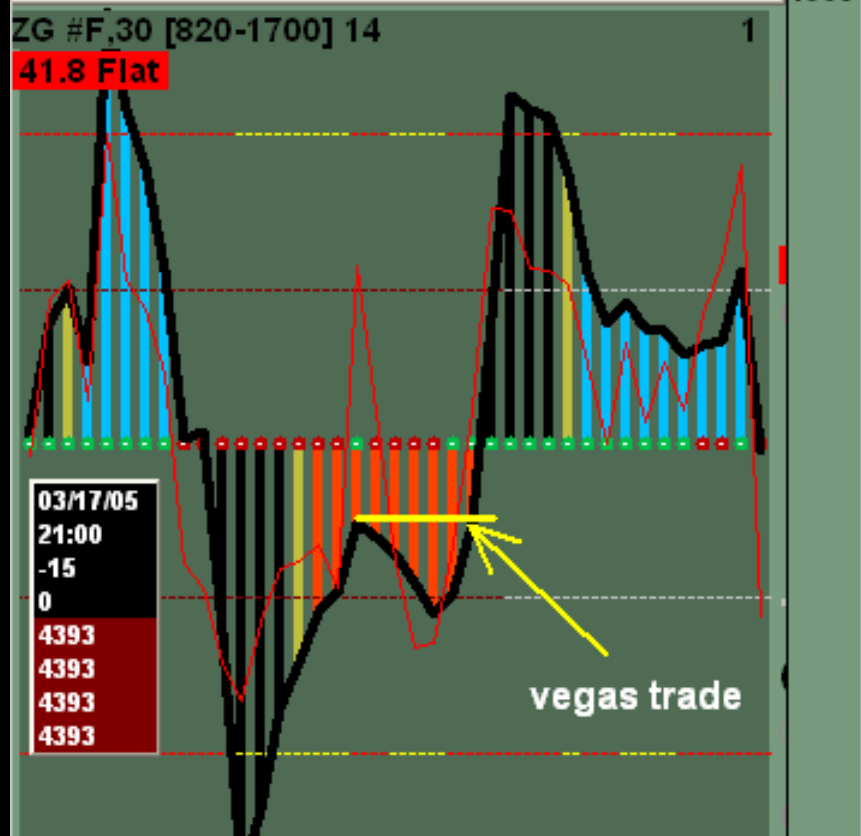

(ZI H5,D) Dynamic,0:00-24:00

ZI H5,D [825-1325] 20

108.2 Trending

MAW© © WoodiesCCIClub.com 1.20 Alerts Off

WOODIES CCI CLUB CHAT
ROOM CAN BE FOUND ON
RELAY 5 ON HOT
COMM.COM. ...ALL ARE
WELCOME TO JOIN US

Woodie's CCI Club

"Traders Helping Traders"

(GC #F,D) Dynamic,0:00-24:00

Copyright © 2004 eSignal

GC #F,D [820-13301.20]

-98.2 Normal

familr trade...entry bar close

402.60..