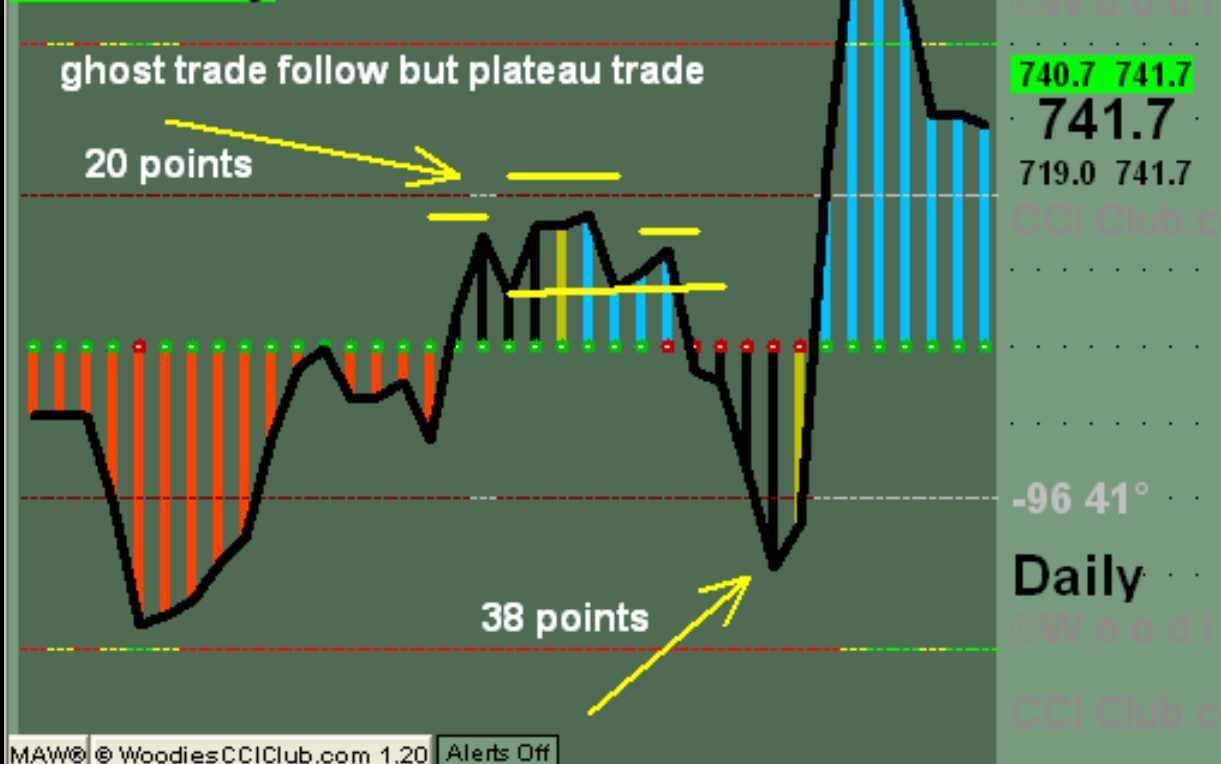

MAW® © WoodiesCCIClub.com 1.20 Alerts Off

Published by eSignal (www.esignal.com)

Woodies 6 Trade Exits

- 1. Regular 14 CCI Hooks
- 2. Hook From Extremes [HFE]
- 3. Trend Line Break
- 4. Cross the LSMA
- 5. Cross the ZERO Line
- 6. Plateau forms

(ZG #F.30) 10 Days:0:00-0:00

ZG #F.30 [820-1700] 14

45.9 Flat

©Woodies

423.20 423.40

423.40

423.00 423.40

©CCI Club.com

2 -6°

Closed

©Woodies

©CCI Club.com

MAW@ © WoodiesCCI Club.com 1.20 Alerts Off

01/18 12:30

01/19

silver

(ZI H5,D) Dynamic,0:00-24:00

ZI H5,D [825-1325] 20

108.2 Trending

MAW© © WoodiesCCIClub.com 1.20 Alerts Off

WOODIES CCI CLUB CHAT
ROOM CAN BE FOUND ON
RELAY 5 ON HOT
COMM.COM. ...ALL ARE
WELCOME TO JOIN US