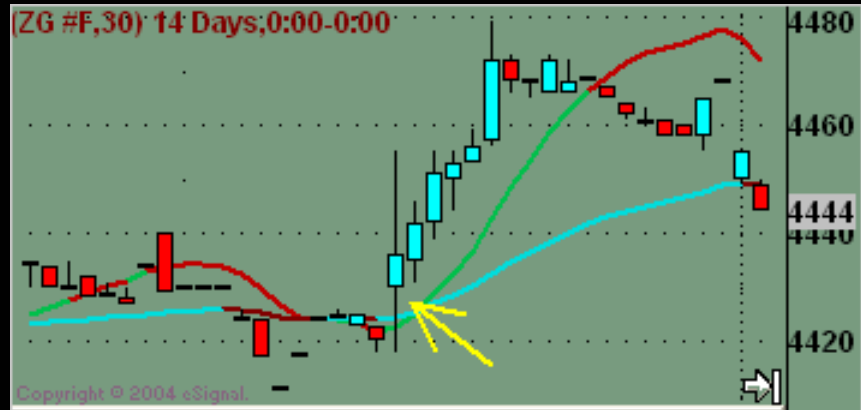

(ZG #F.30) 10 Days:0:00-0:00

ZG #F.30 [820-1700] 14

45.9 Flat

©Woodies

423.20 423.40

423.40

423.00 423.40

©CCI Club.com

2 -6°

Closed

©Woodies

©CCI Club.com

MAW@ © WoodiesCCI Club.com 1.20 Alerts Off

01/18 12:30

01/19

silver

(ZI H5,D) Dynamic,0:00-24:00

ZI H5,D [825-1325] 20

108.2 Trending

MAW© © WoodiesCCIClub.com 1.20 Alerts Off

WOODIES CCI CLUB CHAT
ROOM CAN BE FOUND ON
RELAY 5 ON HOT
COMM.COM. ...ALL ARE
WELCOME TO JOIN US

Woodie's CCI Club

"Traders Helping Traders"

(GC #F,D) Dynamic,0:00-24:00

Copyright © 2004 eSignal

GC #F,D [820-13301.20]

-98.2 Normal

familr trade...entry bar close

402.60..