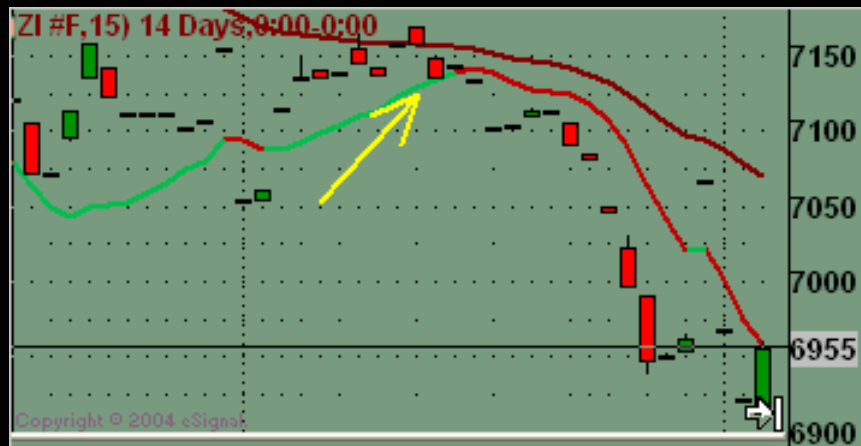

**ALL CHARTS SHOWN ARE
BY ESIGNAL**

**WOODIES CCI CLUB
TRADING PLATFORM ON
CHARTS**

info at www.woodiescciclub.com

SETTINGS

14 FOR CCI

6 TURBO CCI ... IN RED

CCI = BLACK LINE

ENTRIES/TRADES

MAW® © WoodiesCCIClub.com 1.20 Alerts Off

Published by eSignal (www.esignal.com)

Woodies 6 Trade Exits

- 1. Regular 14 CCI Hooks
- 2. Hook From Extremes [HFE]
- 3. Trend Line Break
- 4. Cross the LSMA
- 5. Cross the ZERO Line
- 6. Plateau forms

(ZG #F.30) 10 Days:0:00-0:00

ZG #F.30 [820-1700] 14

45.9 Flat

©Woodies

423.20 423.40

423.40

423.00 423.40

©CCI Club.com