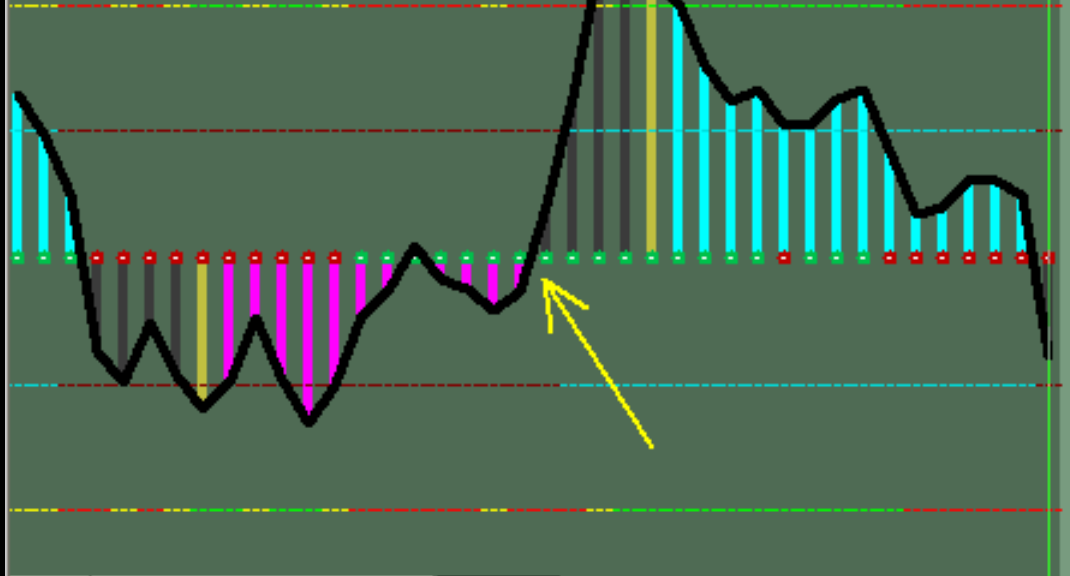

MAW® © WoodiesCCIClub.com 1.20 Alerts Off

23 1 8 15 22 29 04/13/04 12
Mar Apr