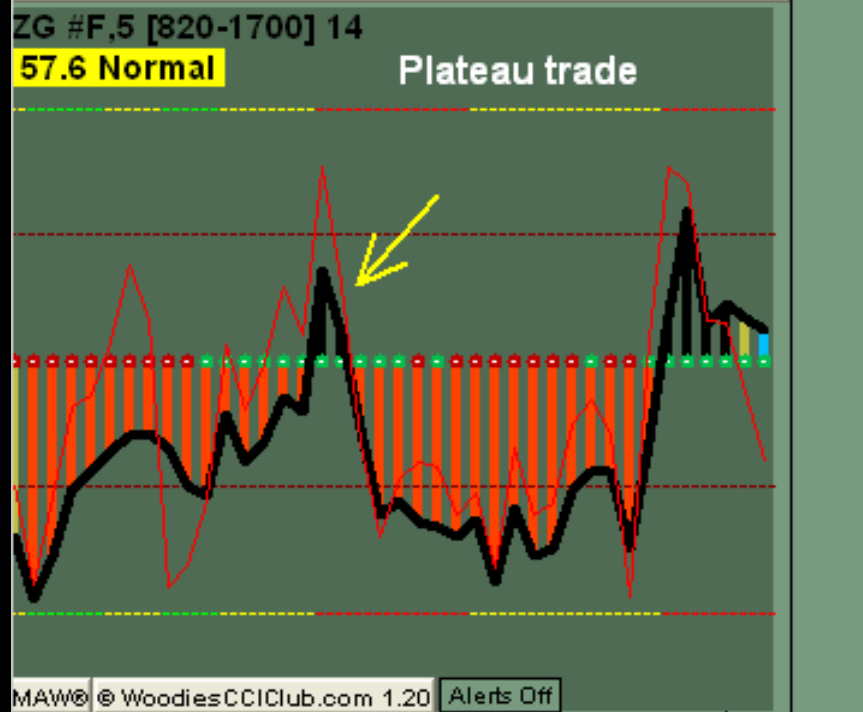

Woodie's CCI Club

"Traders Helping Traders"

TRADING THE CCI

COMMODITY CHANNEL INDEX

KEN WOOD (WOODIE)

On the CBOT ZG AND ZI

Disclaimer: Nothing mentioned by voice or in text chat is to be taken as trading advice. Trades taken here are strictly at your own risk. You should consult your broker or financial advisor before placing any trade ! This is for EDUCATION only.

**ALL CHARTS SHOWN ARE
BY ESIGNAL**

**WOODIES CCI CLUB
TRADING PLATFORM ON
CHARTS**

info at www.woodiescciclub.com

SETTINGS

14 FOR CCI

6 TURBO CCI ... IN RED

CCI = BLACK LINE

ENTRIES/TRADES

MAW® © WoodiesCCIClub.com 1.20 Alerts Off

Published by eSignal (www.esignal.com)

Woodies 6 Trade Exits

- 1. Regular 14 CCI Hooks
- 2. Hook From Extremes [HFE]
- 3. Trend Line Break
- 4. Cross the LSMA
- 5. Cross the ZERO Line
- 6. Plateau forms

(ZG #F.30) 10 Days:0:00-0:00

ZG #F.30 [820-1700] 14

45.9 Flat

©Woodies

423.20 423.40

423.40

423.00 423.40

©CCI Club.com