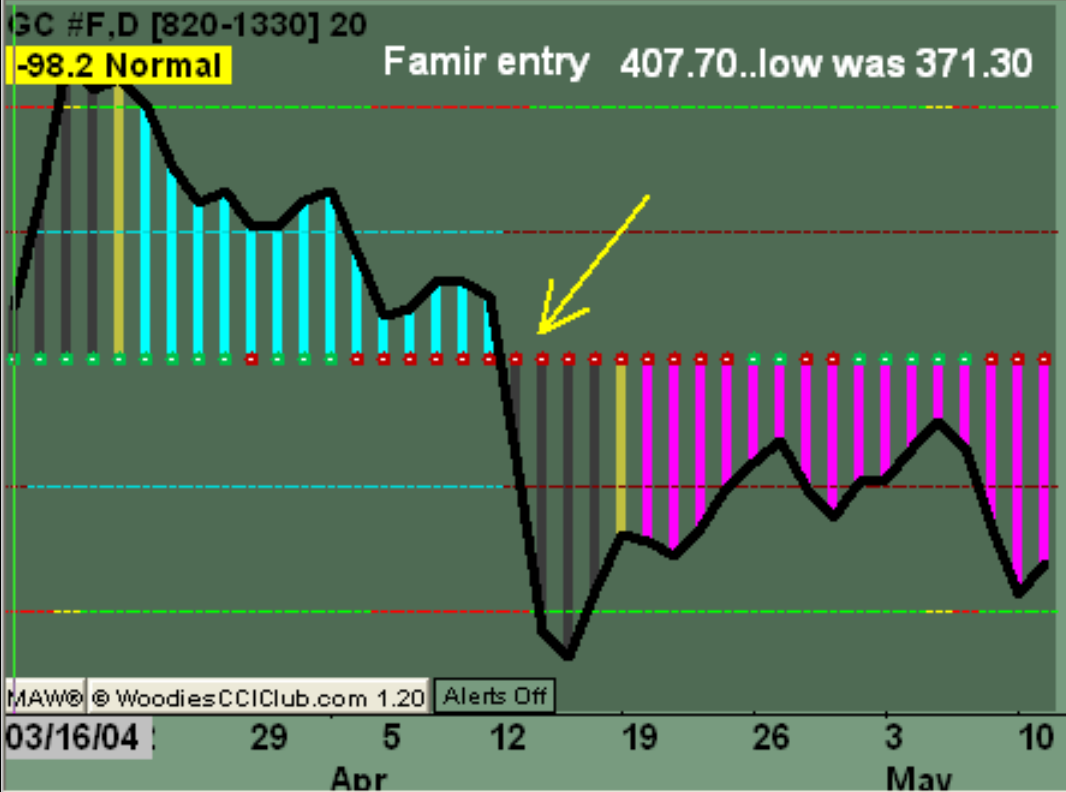

(ZG #F.30) 10 Days:0:00-0:00

ZG #F.30 [820-1700] 14

45.9 Flat

©Woodies

423.20 423.40

423.40

423.00 423.40

©CCI Club.com

(ZI H5,D) Dynamic,0:00-24:00

ZI H5,D [825-1325] 20

108.2 Trending

MAW© © WoodiesCCIClub.com 1.20 Alerts Off

WOODIES CCI CLUB CHAT
ROOM CAN BE FOUND ON
RELAY 5 ON HOT
COMM.COM. ...ALL ARE
WELCOME TO JOIN US

Woodie's CCI Club

"Traders Helping Traders"

(GC #F,D) Dynamic,0:00-24:00

Copyright © 2004 eSignal

GC #F,D [820-13301.20]

-98.2 Normal

familr trade...entry bar close

402.60..