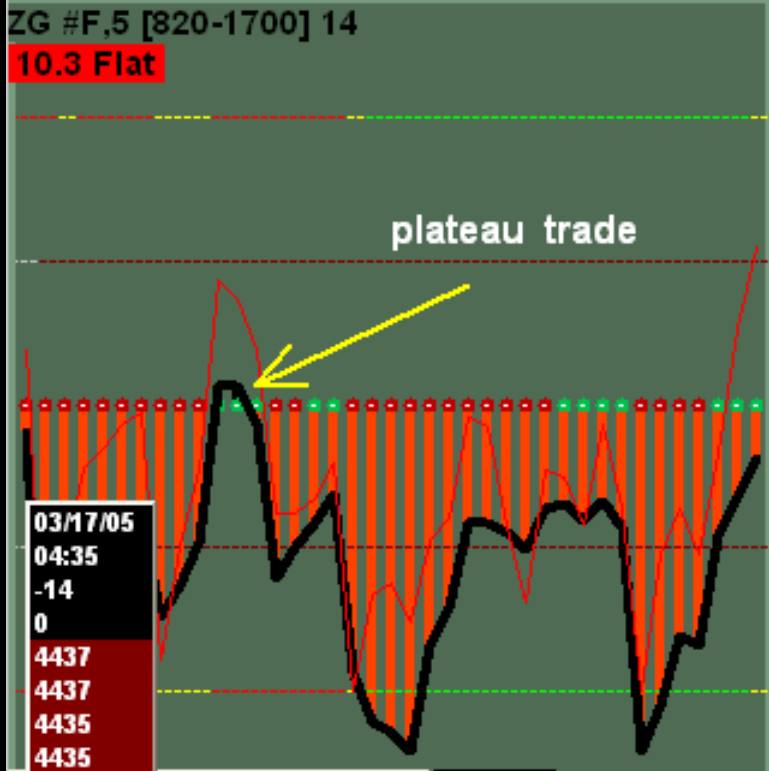

Woodie's CCI Club

"Traders Helping Traders"

TRADING THE CCI

COMMODITY CHANNEL INDEX

KEN WOOD (WOODIE)

On the CBOT ZG AND ZI

Disclaimer: Nothing mentioned by voice or in text chat is to be taken as trading advice. Trades taken here are strictly at your own risk. You should consult your broker or financial advisor before placing any trade ! This is for EDUCATION only.

**ALL CHARTS SHOWN ARE
BY ESIGNAL**

**WOODIES CCI CLUB
TRADING PLATFORM ON
CHARTS**

info at www.woodiescciclub.com

SETTINGS

14 FOR CCI

6 TURBO CCI ... IN RED

CCI = BLACK LINE

ENTRIES/TRADES

MAW® © WoodiesCCIClub.com 1.20 Alerts Off

Published by eSignal (www.esignal.com)

Woodies 6 Trade Exits

- 1. Regular 14 CCI Hooks
- 2. Hook From Extremes [HFE]
- 3. Trend Line Break
- 4. Cross the LSMA
- 5. Cross the ZERO Line
- 6. Plateau forms