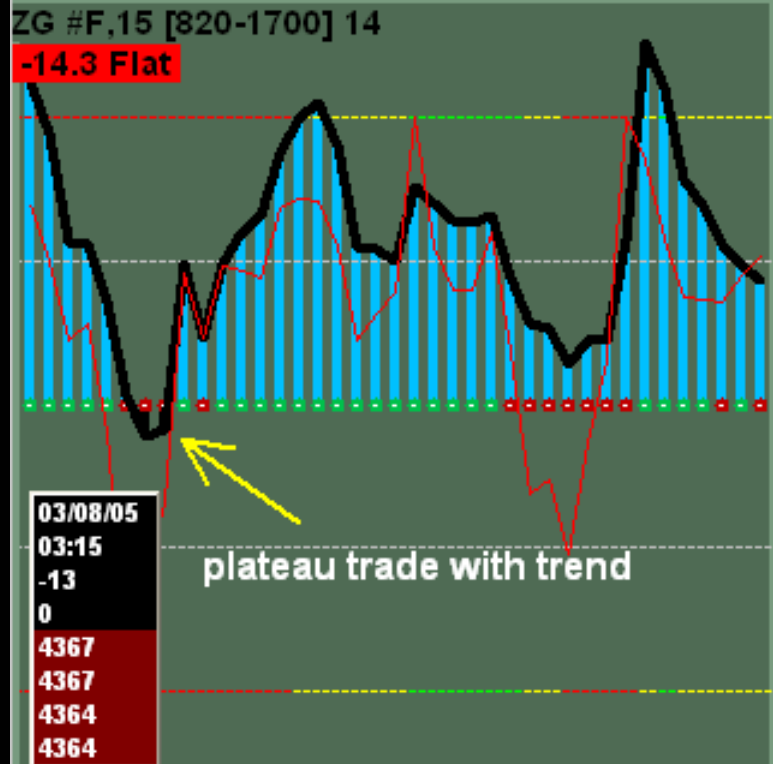

Woodie's CCI Club

"Traders Helping Traders"

TRADING THE CCI

COMMODITY CHANNEL INDEX

KEN WOOD (WOODIE)

On the CBOT ZG AND ZI

Disclaimer: Nothing mentioned by voice or in text chat is to be taken as trading advice. Trades taken here are strictly at your own risk. You should consult your broker or financial advisor before placing any trade ! This is for EDUCATION only.

**ALL CHARTS SHOWN ARE
BY ESIGNAL**

**WOODIES CCI CLUB
TRADING PLATFORM ON
CHARTS**

info at www.woodiescciclub.com

SETTINGS

14 FOR CCI

6 TURBO CCI ... IN RED

CCI = BLACK LINE

ENTRIES/TRADES

MAW® © WoodiesCCIClub.com 1.20 Alerts Off

Published by eSignal (www.esignal.com)

Woodies 6 Trade Exits

- 1. Regular 14 CCI Hooks
- 2. Hook From Extremes [HFE]
- 3. Trend Line Break
- 4. Cross the LSMA
- 5. Cross the ZERO Line
- 6. Plateau forms