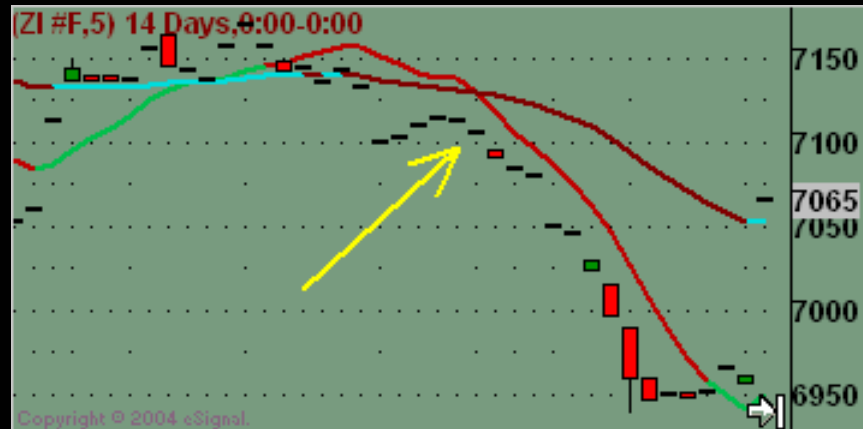

**ALL CHARTS SHOWN ARE
BY ESIGNAL**

**WOODIES CCI CLUB
TRADING PLATFORM ON
CHARTS**

info at www.woodiescciclub.com

SETTINGS

14 FOR CCI

6 TURBO CCI ... IN RED

CCI = BLACK LINE

ENTRIES/TRADES

MAW® © WoodiesCCIClub.com 1.20 Alerts Off

Published by eSignal (www.esignal.com)

Woodies 6 Trade Exits

- 1. Regular 14 CCI Hooks
- 2. Hook From Extremes [HFE]
- 3. Trend Line Break
- 4. Cross the LSMA
- 5. Cross the ZERO Line
- 6. Plateau forms