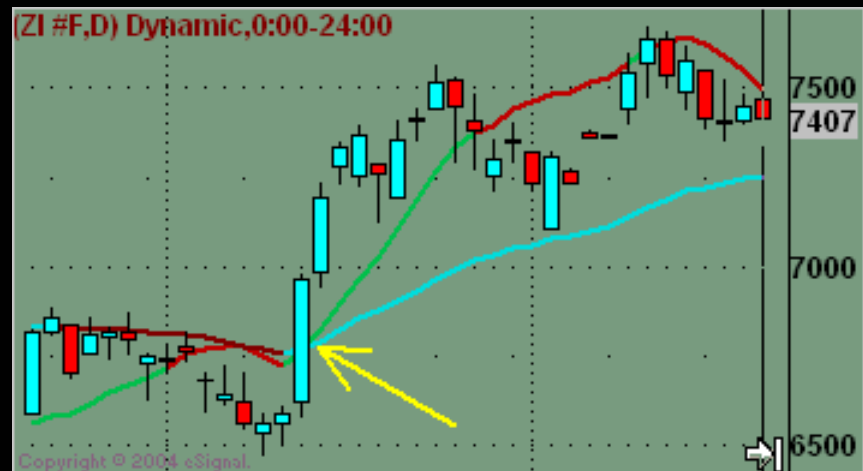

(ZG #F.30) 10 Days:0:00-0:00

ZG #F.30 [820-1700] 14

45.9 Flat

©Woodies

423.20 423.40

423.40

423.00 423.40

©CCI Club.com

2 -6°

Closed

©Woodies

©CCI Club.com

MAW@ © WoodiesCCI Club.com 1.20 Alerts Off

01/18 12:30

01/19

silver

(ZI H5,D) Dynamic,0:00-24:00

ZI H5,D [825-1325] 20

108.2 Trending

MAW© © WoodiesCCIClub.com 1.20 Alerts Off

WOODIES CCI CLUB CHAT
ROOM CAN BE FOUND ON
RELAY 5 ON HOT
COMM.COM. ...ALL ARE
WELCOME TO JOIN US

Woodie's CCI Club

"Traders Helping Traders"

(GC #F,D) Dynamic,0:00-24:00

Copyright © 2004 eSignal

GC #F,D [820-13301.20]

-98.2 Normal

familr trade...entry bar close

402.60..