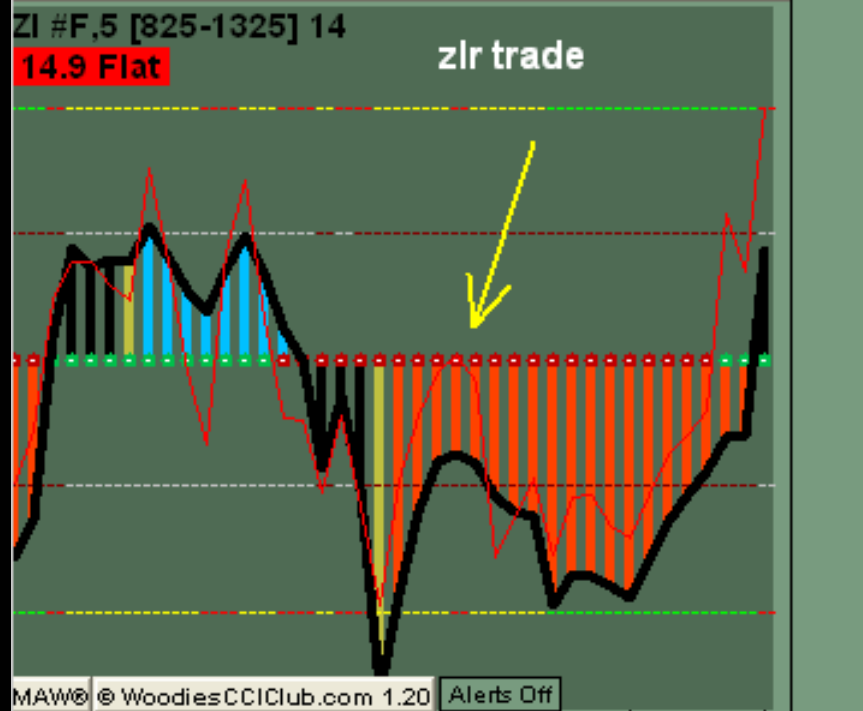

Woodie's CCI Club

"Traders Helping Traders"

TRADING THE CCI

COMMODITY CHANNEL INDEX

KEN WOOD (WOODIE)

On the CBOT ZG AND ZI

Disclaimer: Nothing mentioned by voice or in text chat is to be taken as trading advice. Trades taken here are strictly at your own risk. You should consult your broker or financial advisor before placing any trade ! This is for EDUCATION only.

**ALL CHARTS SHOWN ARE
BY ESIGNAL**

**WOODIES CCI CLUB
TRADING PLATFORM ON
CHARTS**

info at www.woodiescciclub.com

SETTINGS

14 FOR CCI

6 TURBO CCI ... IN RED

CCI = BLACK LINE

ENTRIES/TRADES

MAW® © WoodiesCCIClub.com 1.20 Alerts Off

Published by eSignal (www.esignal.com)

Woodies 6 Trade Exits

- 1. Regular 14 CCI Hooks
- 2. Hook From Extremes [HFE]
- 3. Trend Line Break
- 4. Cross the LSMA
- 5. Cross the ZERO Line
- 6. Plateau forms

(ZG #F.30) 10 Days:0:00-0:00

ZG #F.30 [820-1700] 14

45.9 Flat

©Woodies

423.20 423.40

423.40

423.00 423.40

©CCI Club.com