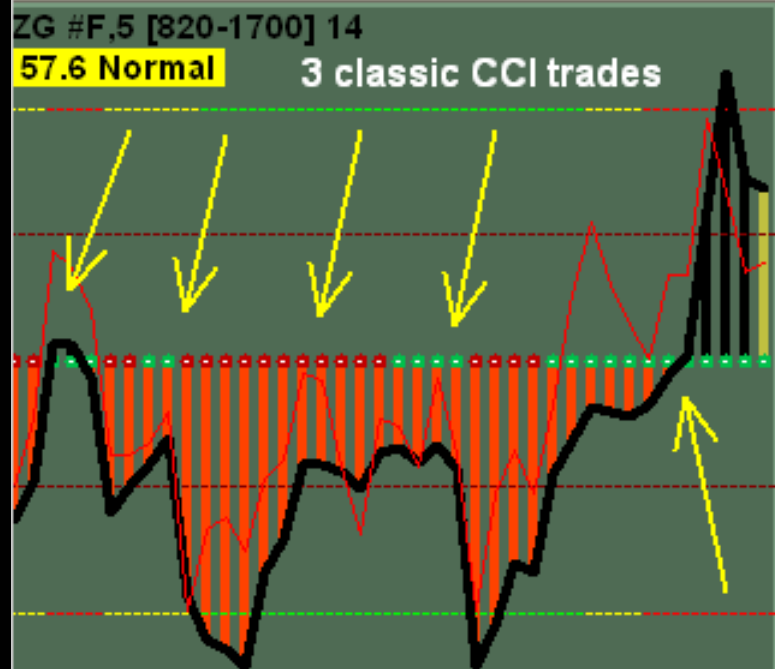

Woodie's CCI Club

"Traders Helping Traders"

TRADING THE CCI

COMMODITY CHANNEL INDEX

KEN WOOD (WOODIE)

On the CBOT ZG AND ZI

Disclaimer: Nothing mentioned by voice or in text chat is to be taken as trading advice. Trades taken here are strictly at your own risk. You should consult your broker or financial advisor before placing any trade ! This is for EDUCATION only.

**ALL CHARTS SHOWN ARE
BY ESIGNAL**

**WOODIES CCI CLUB
TRADING PLATFORM ON
CHARTS**

info at www.woodiescciclub.com

SETTINGS

14 FOR CCI

6 TURBO CCI ... IN RED

CCI = BLACK LINE

ENTRIES/TRADES

MAW® © WoodiesCCIClub.com 1.20 Alerts Off

Published by eSignal (www.esignal.com)

Woodies 6 Trade Exits

- 1. Regular 14 CCI Hooks
- 2. Hook From Extremes [HFE]
- 3. Trend Line Break
- 4. Cross the LSMA
- 5. Cross the ZERO Line
- 6. Plateau forms

(ZG #F.30) 10 Days:0:00-0:00

ZG #F.30 [820-1700] 14

45.9 Flat

©Woodies

423.20 423.40

423.40

423.00 423.40

©CCI Club.com