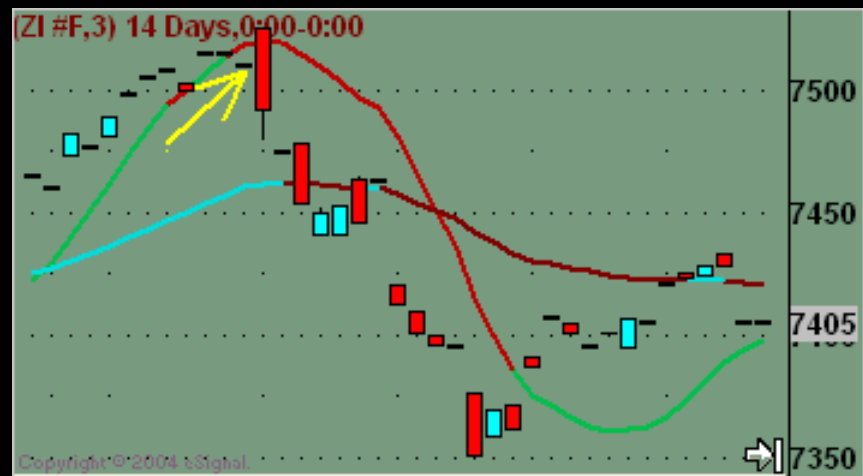

**ALL CHARTS SHOWN ARE
BY ESIGNAL**

**WOODIES CCI CLUB
TRADING PLATFORM ON
CHARTS**

info at www.woodiescciclub.com

SETTINGS

14 FOR CCI

6 TURBO CCI ... IN RED

CCI = BLACK LINE

ENTRIES/TRADES

MAW® © WoodiesCCIClub.com 1.20 Alerts Off

Published by eSignal (www.esignal.com)

Woodies 6 Trade Exits

- 1. Regular 14 CCI Hooks
- 2. Hook From Extremes [HFE]
- 3. Trend Line Break
- 4. Cross the LSMA
- 5. Cross the ZERO Line
- 6. Plateau forms

(ZG #F.30) 10 Days:0:00-0:00

ZG #F.30 [820-1700] 14

45.9 Flat

©Woodies

423.20 423.40

423.40

423.00 423.40

©CCI Club.com