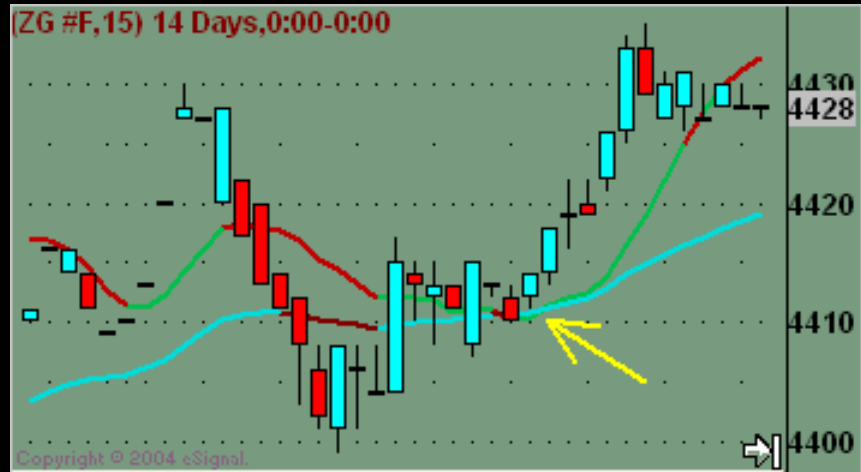

**ALL CHARTS SHOWN ARE
BY ESIGNAL**

**WOODIES CCI CLUB
TRADING PLATFORM ON
CHARTS**

info at www.woodiescciclub.com

SETTINGS

14 FOR CCI

6 TURBO CCI ... IN RED

CCI = BLACK LINE

ENTRIES/TRADES

MAW® © WoodiesCCIClub.com 1.20 Alerts Off

Published by eSignal (www.esignal.com)

Woodies 6 Trade Exits

- 1. Regular 14 CCI Hooks
- 2. Hook From Extremes [HFE]
- 3. Trend Line Break
- 4. Cross the LSMA
- 5. Cross the ZERO Line
- 6. Plateau forms

(ZG #F.30) 10 Days:0:00-0:00

ZG #F.30 [820-1700] 14

45.9 Flat

©Woodies

423.20 423.40

423.40

423.00 423.40

©CCI Club.com