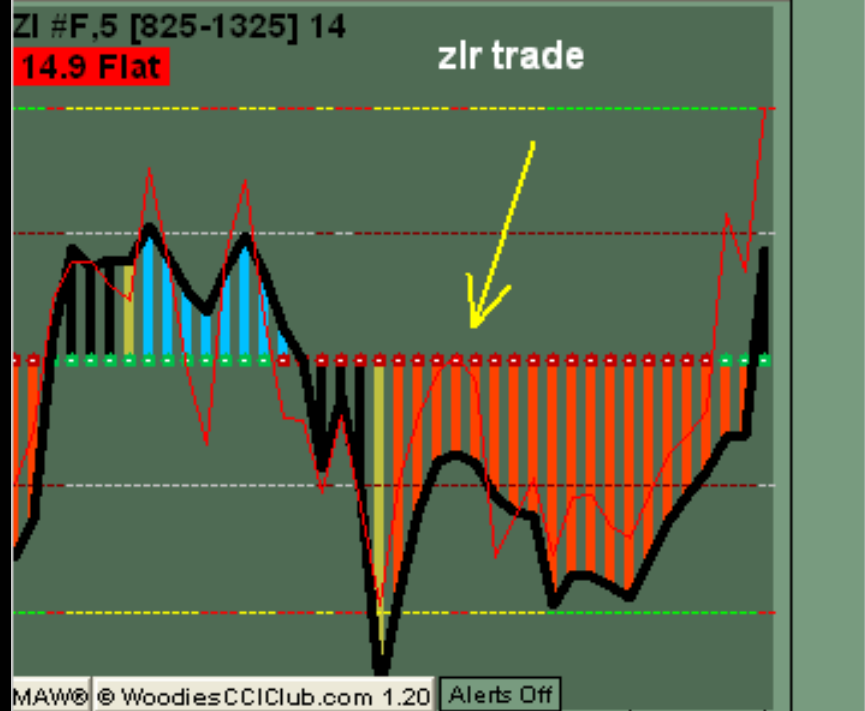

Woodie's CCI Club

"Traders Helping Traders"

TRADING THE CCI

COMMODITY CHANNEL INDEX

KEN WOOD (WOODIE)

On the CBOT ZG AND ZI

Disclaimer: Nothing mentioned by voice or in text chat is to be taken as trading advice. Trades taken here are strictly at your own risk. You should consult your broker or financial advisor before placing any trade ! This is for EDUCATION only.

**ALL CHARTS SHOWN ARE
BY ESIGNAL**

**WOODIES CCI CLUB
TRADING PLATFORM ON
CHARTS**

info at www.woodiescciclub.com

SETTINGS

14 FOR CCI

6 TURBO CCI ... IN RED

CCI = BLACK LINE

ENTRIES/TRADES

MAW® © WoodiesCCIClub.com 1.20 Alerts Off

Published by eSignal (www.esignal.com)

Woodies 6 Trade Exits

- 1. Regular 14 CCI Hooks
- 2. Hook From Extremes [HFE]
- 3. Trend Line Break
- 4. Cross the LSMA
- 5. Cross the ZERO Line
- 6. Plateau forms

(ZG #F.30) 10 Days:0:00-0:00

ZG #F.30 [820-1700] 14

45.9 Flat

©Woodies

423.20 423.40

423.40

423.00 423.40

©CCI Club.com