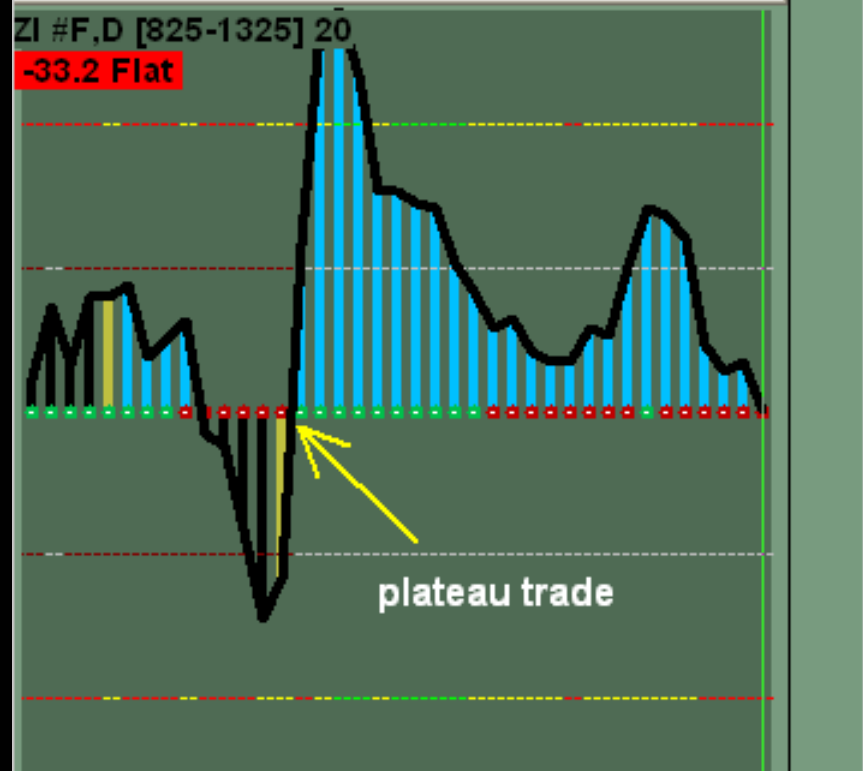

**ALL CHARTS SHOWN ARE
BY ESIGNAL**

**WOODIES CCI CLUB
TRADING PLATFORM ON
CHARTS**

info at www.woodiescciclub.com

SETTINGS

14 FOR CCI

6 TURBO CCI ... IN RED

CCI = BLACK LINE

ENTRIES/TRADES

(ZG #F.30) 10 Days:0:00-0:00

ZG #F.30 [820-1700] 14

45.9 Flat

©Woodies

423.20 423.40

423.40

423.00 423.40

©CCI Club.com

(ZI H5,D) Dynamic,0:00-24:00

ZI H5,D [825-1325] 20

108.2 Trending

MAW© © WoodiesCCIClub.com 1.20 Alerts Off

WOODIES CCI CLUB CHAT
ROOM CAN BE FOUND ON
RELAY 5 ON HOT
COMM.COM. ...ALL ARE
WELCOME TO JOIN US

Woodie's CCI Club

"Traders Helping Traders"

(GC #F,D) Dynamic,0:00-24:00

Copyright © 2004 eSignal

GC #F,D [820-13301.20]

-98.2 Normal

familr trade...entry bar close

402.60..