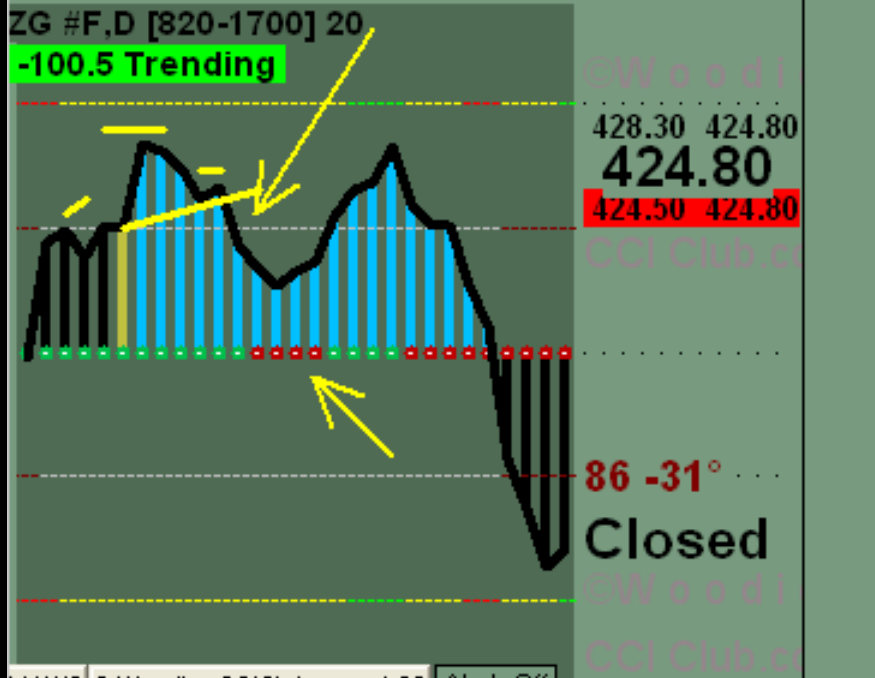

(ZG #F.30) 10 Days:0:00-0:00

ZG #F.30 [820-1700] 14

45.9 Flat

©Woodies

423.20 423.40

423.40

423.00 423.40

©CCI Club.com

(ZI H5,D) Dynamic,0:00-24:00

ZI H5,D [825-1325] 20

108.2 Trending

MAW© © WoodiesCCIClub.com 1.20 Alerts Off

WOODIES CCI CLUB CHAT
ROOM CAN BE FOUND ON
RELAY 5 ON HOT
COMM.COM. ...ALL ARE
WELCOME TO JOIN US

Woodie's CCI Club

"Traders Helping Traders"

(GC #F,D) Dynamic,0:00-24:00

Copyright © 2004 eSignal

GC #F,D [820-13301.20]

-98.2 Normal

familr trade...entry bar close

402.60..