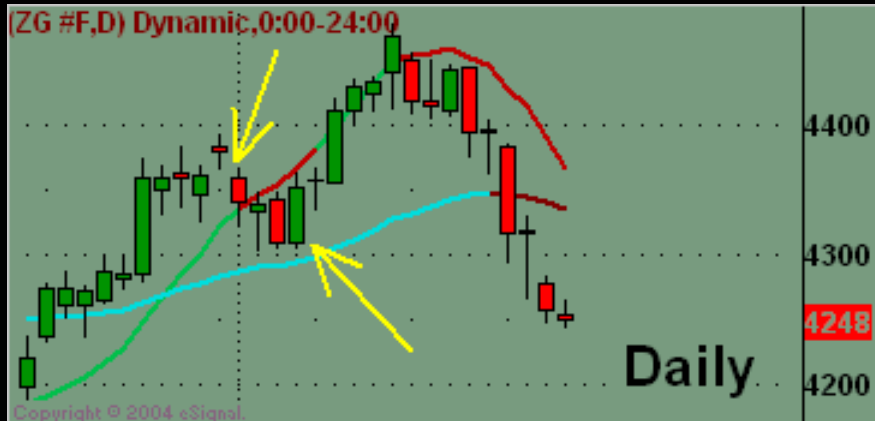

(ZI H5,D) Dynamic,0:00-24:00

ZI H5,D [825-1325] 20

108.2 Trending

MAW© © WoodiesCCIClub.com 1.20 Alerts Off

WOODIES CCI CLUB CHAT
ROOM CAN BE FOUND ON
RELAY 5 ON HOT
COMM.COM. ...ALL ARE
WELCOME TO JOIN US

Woodie's CCI Club

"Traders Helping Traders"

(GC #F,D) Dynamic,0:00-24:00

Copyright © 2004 eSignal

GC #F,D [820-13301.20]

-98.2 Normal

familr trade...entry bar close

402.60..