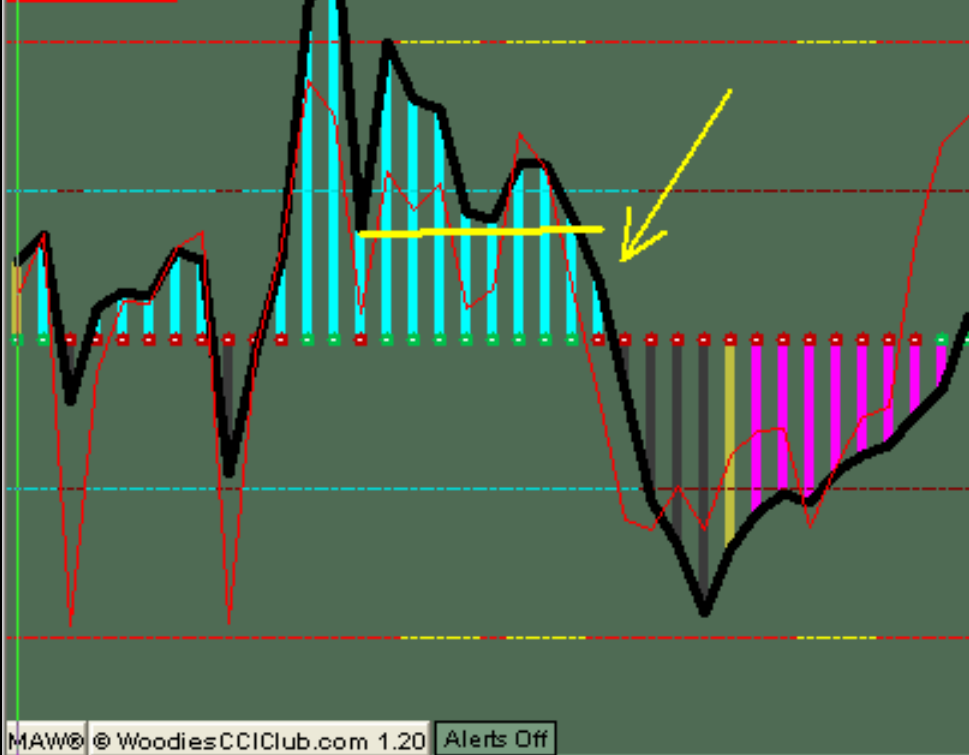

**ALL CHARTS SHOWN ARE
BY ESIGNAL**

**WOODIES CCI CLUB
TRADING PLATFORM ON
CHARTS**

info at www.woodiescciclub.com

SETTINGS

14 FOR CCI

6 TURBO CCI ... IN RED

CCI = BLACK LINE

ENTRIES/TRADES

MAW® © WoodiesCCIClub.com 1.20 Alerts Off

Published by eSignal (www.esignal.com)

Woodies 6 Trade Exits

- 1. Regular 14 CCI Hooks
- 2. Hook From Extremes [HFE]
- 3. Trend Line Break
- 4. Cross the LSMA
- 5. Cross the ZERO Line
- 6. Plateau forms

(ZG #F.30) 10 Days:0:00-0:00

ZG #F.30 [820-1700] 14

45.9 Flat

©Woodies

423.20 423.40

423.40

423.00 423.40

©CCI Club.com