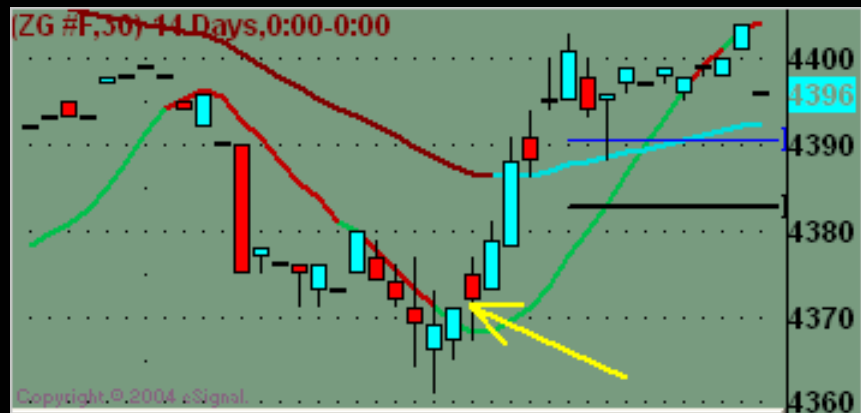

(ZI H5,D) Dynamic,0:00-24:00

ZI H5,D [825-1325] 20

108.2 Trending

MAW© © WoodiesCCIClub.com 1.20 Alerts Off

WOODIES CCI CLUB CHAT
ROOM CAN BE FOUND ON
RELAY 5 ON HOT
COMM.COM. ...ALL ARE
WELCOME TO JOIN US

Woodie's CCI Club

"Traders Helping Traders"

(GC #F,D) Dynamic,0:00-24:00

Copyright © 2004 eSignal

GC #F,D [820-13301.20]

-98.2 Normal

familr trade...entry bar close

402.60..