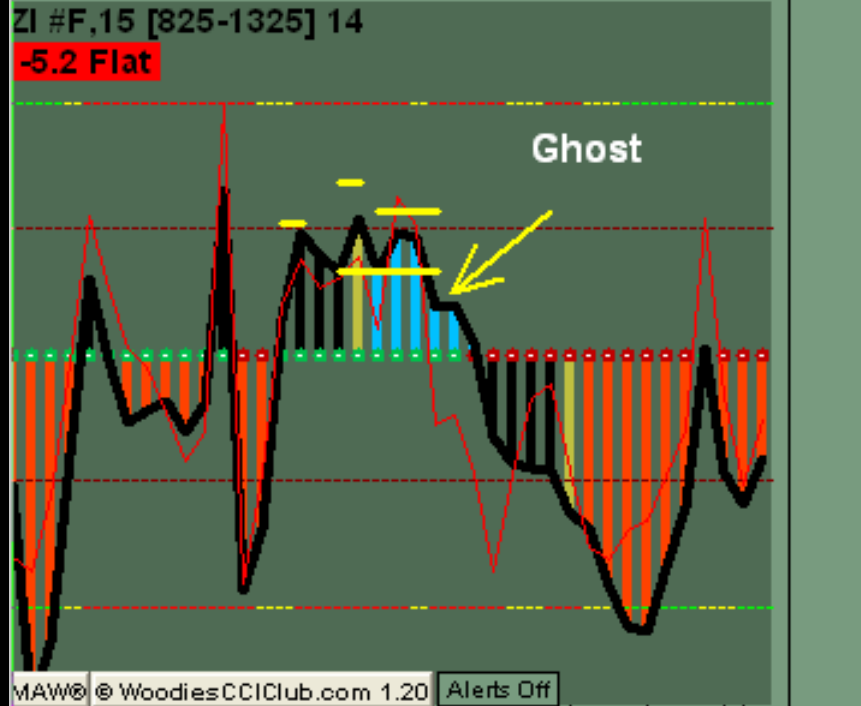

**ALL CHARTS SHOWN ARE
BY ESIGNAL**

**WOODIES CCI CLUB
TRADING PLATFORM ON
CHARTS**

info at www.woodiescciclub.com

SETTINGS

14 FOR CCI

6 TURBO CCI ... IN RED

CCI = BLACK LINE

ENTRIES/TRADES

MAW® © WoodiesCCIClub.com 1.20 Alerts Off

Published by eSignal (www.esignal.com)

Woodies 6 Trade Exits

- 1. Regular 14 CCI Hooks
- 2. Hook From Extremes [HFE]
- 3. Trend Line Break
- 4. Cross the LSMA
- 5. Cross the ZERO Line
- 6. Plateau forms