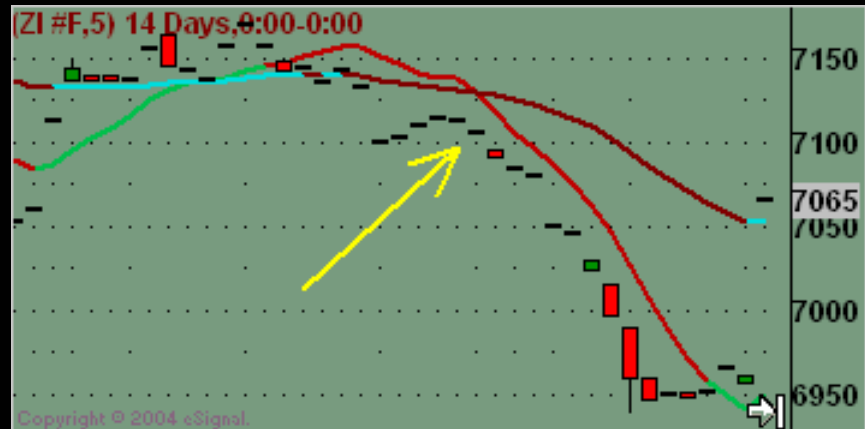

**ALL CHARTS SHOWN ARE
BY ESIGNAL**

**WOODIES CCI CLUB
TRADING PLATFORM ON
CHARTS**

info at www.woodiescciclub.com

SETTINGS

14 FOR CCI

6 TURBO CCI ... IN RED

CCI = BLACK LINE

ENTRIES/TRADES

MAW® © WoodiesCCIClub.com 1.20 Alerts Off

Published by eSignal (www.esignal.com)

Woodies 6 Trade Exits

- 1. Regular 14 CCI Hooks
- 2. Hook From Extremes [HFE]
- 3. Trend Line Break
- 4. Cross the LSMA
- 5. Cross the ZERO Line
- 6. Plateau forms

(ZG #F.30) 10 Days:0:00-0:00

ZG #F.30 [820-1700] 14

45.9 Flat

©Woodies

423.20 423.40

423.40

423.00 423.40

©CCI Club.com