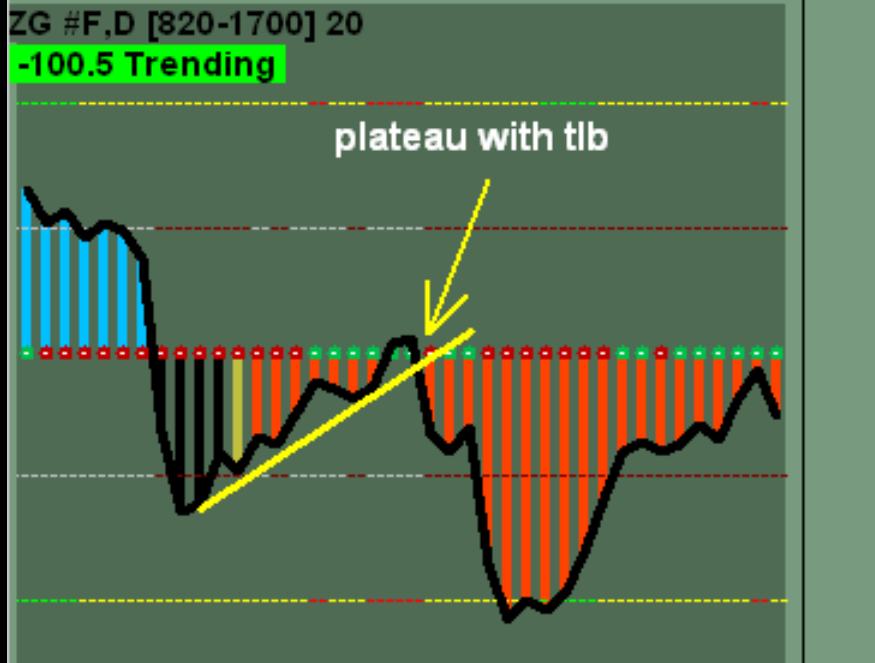

**ALL CHARTS SHOWN ARE
BY ESIGNAL**

**WOODIES CCI CLUB
TRADING PLATFORM ON
CHARTS**

info at www.woodiescciclub.com

SETTINGS

14 FOR CCI

6 TURBO CCI ... IN RED

CCI = BLACK LINE

ENTRIES/TRADES

(ZG #F.30) 10 Days:0:00-0:00

ZG #F.30 [820-1700] 14

45.9 Flat

©Woodies

423.20 423.40

423.40

423.00 423.40

©CCI Club.com

(ZI H5,D) Dynamic,0:00-24:00

ZI H5,D [825-1325] 20

108.2 Trending

MAW© © WoodiesCCIClub.com 1.20 Alerts Off

WOODIES CCI CLUB CHAT
ROOM CAN BE FOUND ON
RELAY 5 ON HOT
COMM.COM. ...ALL ARE
WELCOME TO JOIN US

Woodie's CCI Club

"Traders Helping Traders"

(GC #F,D) Dynamic,0:00-24:00

Copyright © 2004 eSignal

GC #F,D [820-13301.20]

-98.2 Normal

familr trade...entry bar close

402.60..