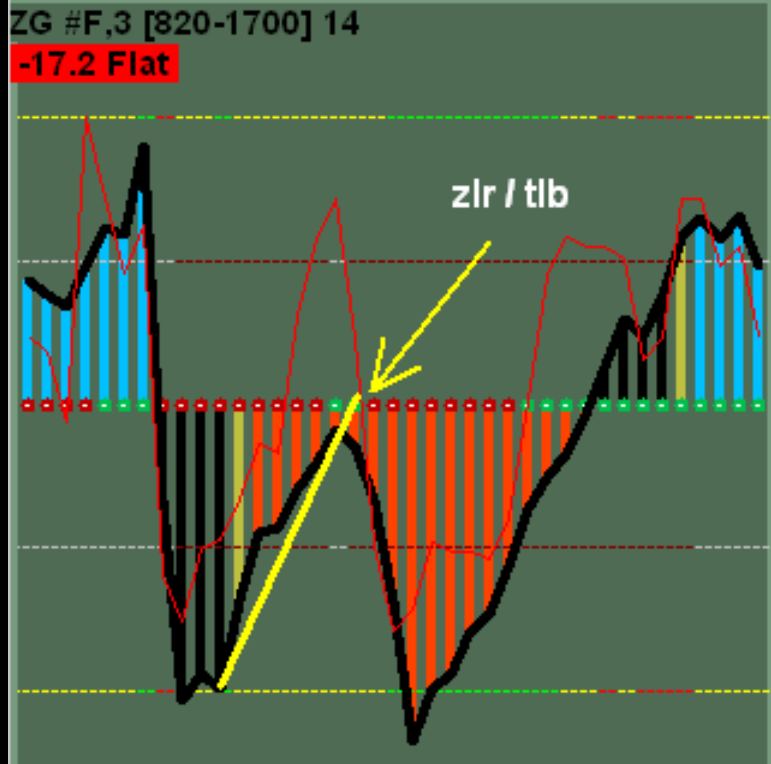

**ALL CHARTS SHOWN ARE
BY ESIGNAL**

**WOODIES CCI CLUB
TRADING PLATFORM ON
CHARTS**

info at www.woodiescciclub.com

SETTINGS

14 FOR CCI

6 TURBO CCI ... IN RED

CCI = BLACK LINE

ENTRIES/TRADES

MAW® © WoodiesCCIClub.com 1.20 Alerts Off

Published by eSignal (www.esignal.com)

Woodies 6 Trade Exits

- 1. Regular 14 CCI Hooks
- 2. Hook From Extremes [HFE]
- 3. Trend Line Break
- 4. Cross the LSMA
- 5. Cross the ZERO Line
- 6. Plateau forms

(ZG #F.30) 10 Days:0:00-0:00

ZG #F.30 [820-1700] 14

45.9 Flat

©Woodies

423.20 423.40

423.40

423.00 423.40

©CCI Club.com